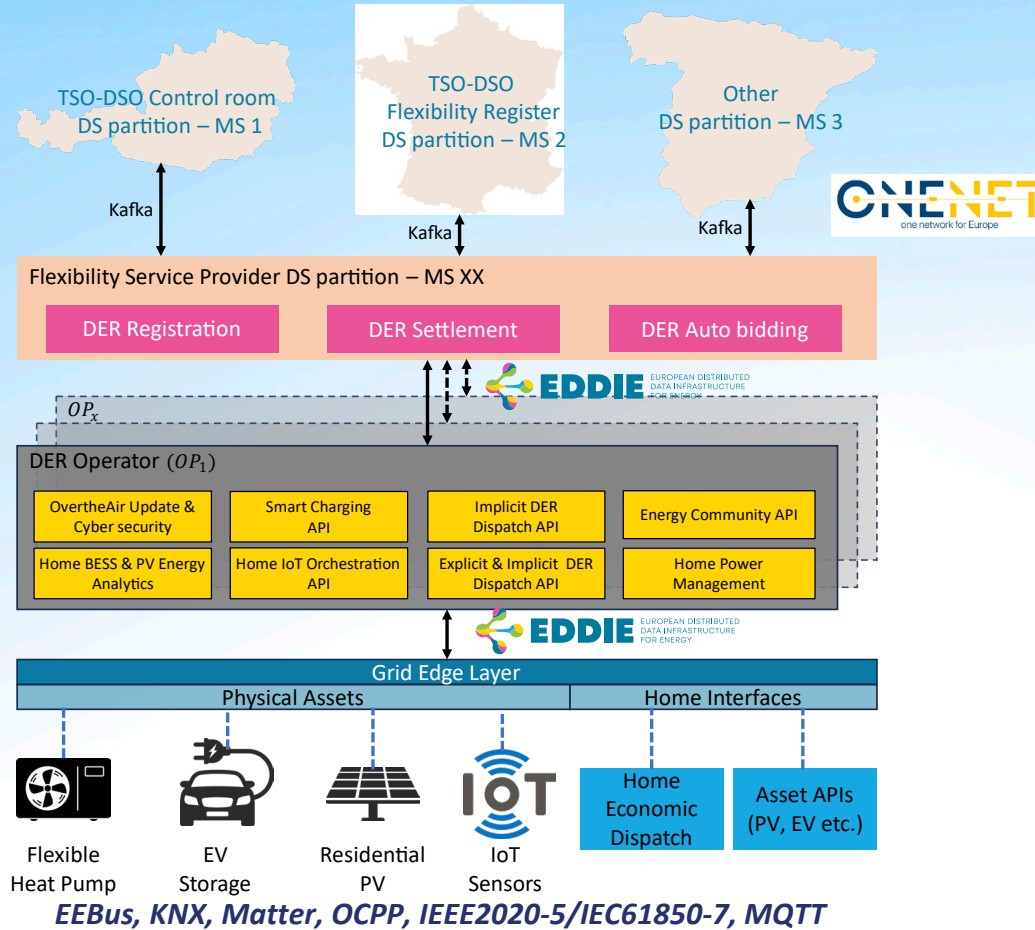

EDDIE PROJECT

A COMMON EUROPEAN API FOR RESIDENTIAL
ENERGY MANAGEMENT AND FLEXIBILITY
AGGREGATION

POLICY CONFERENCE

Net-zero energy solutions for a competitive Europe
#EUSEW2024

KEY ENERGY DATA INTEGRATION CHALLENGES

POLICY CONFERENCE

Net-zero energy solutions for a competitive Europe
#EUSEW2024

KEY HIGH LEVEL USECASE

POLICY CONFERENCE

Net-zero energy solutions for a competitive Europe
#EUSEW2024

EDDIE

EUROPEAN DISTRIBUTED
DATA INFRASTRUCTURE
FOR ENERGY

EDDIE AS A DEMAND-SIDE FLEXIBILITY DATA SPACE

Regulated Pan European Dataspace for flexibility markets

Deregulated DERMS Dataspace for Local Energy Management & Mass produced Control Unit Data Exchange

Local Control Unit Interfaces

Pan European Flexibility Market Interface

Harmonised CIM based data access

Multisided Consent Management

End to end cybersecurity and data streaming

Pan-European Smart Metering Access

Dedicated Measurement Devices data integrations