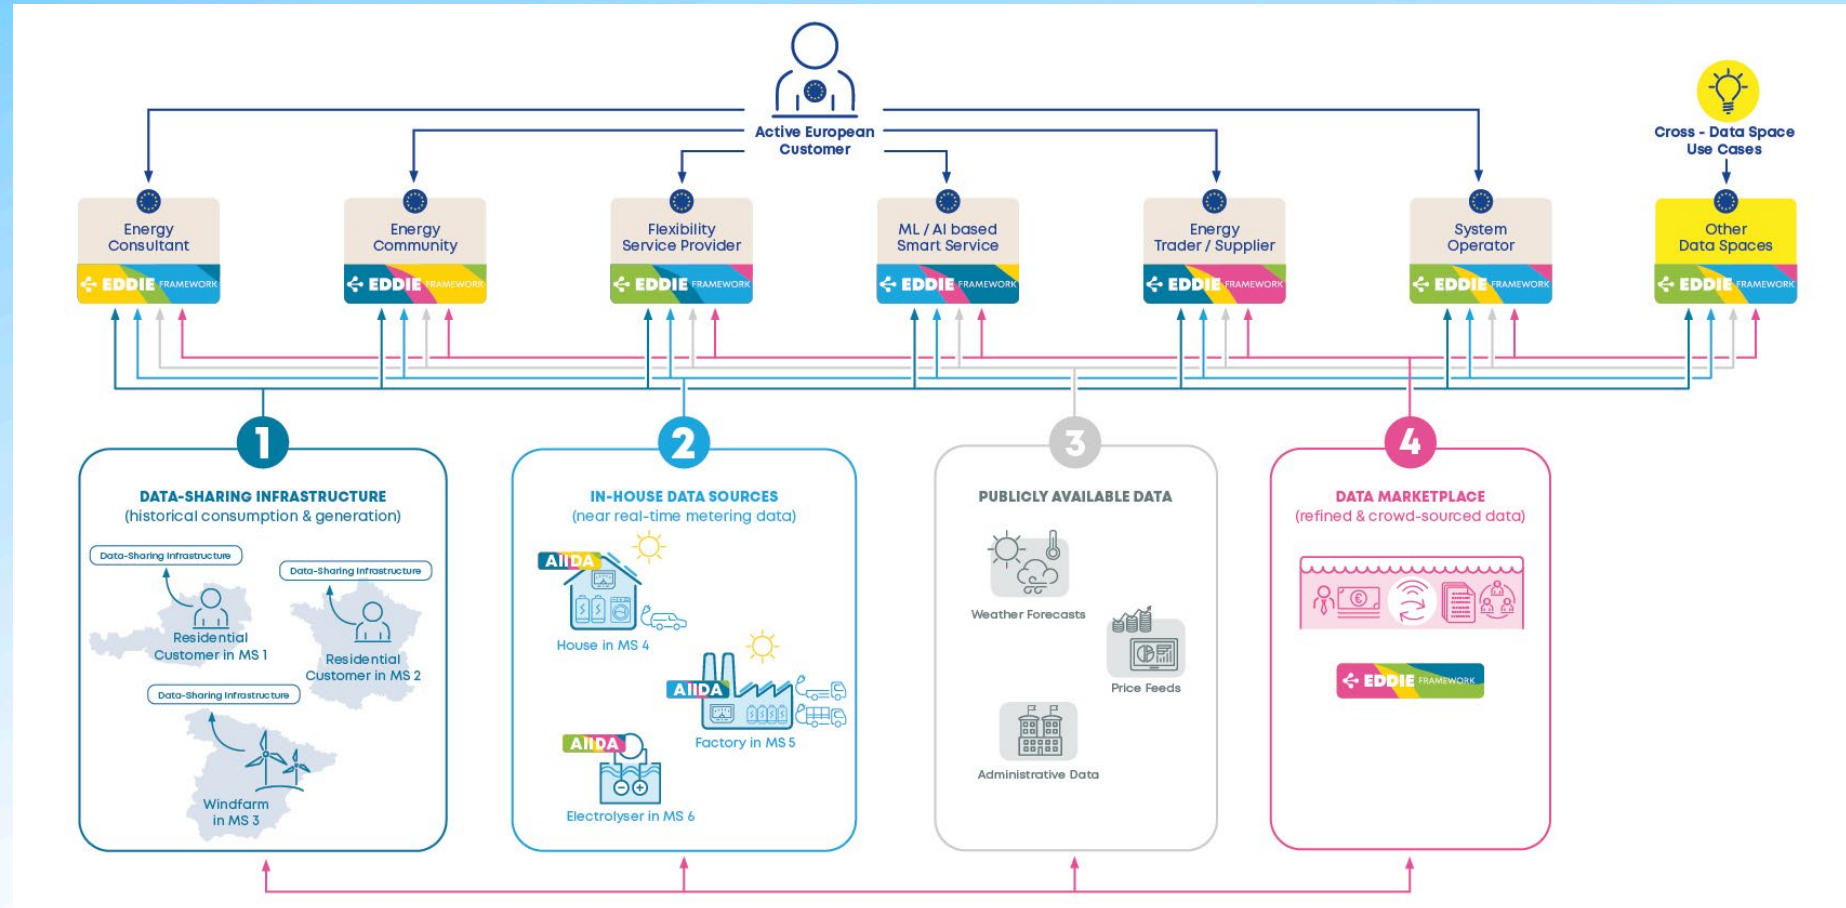

EDDIE PROJECT

A COMMON EUROPEAN API FOR RESIDENTIAL
ENERGY MANAGEMENT AND FLEXIBILITY
AGGREGATION

POLICY CONFERENCE

Net-zero energy solutions for a competitive Europe
#EUSEW2024

KEY ENERGY DATA INTEGRATION CHALLENGES

POLICY CONFERENCE

Net-zero energy solutions for a competitive Europe
#EUSEW2024

KEY HIGH LEVEL USECASE

POLICY CONFERENCE

Net-zero energy solutions for a competitive Europe
#EUSEW2024

EDDIE

EUROPEAN DISTRIBUTED
DATA INFRASTRUCTURE
FOR ENERGY

EDDIE AS A DEMAND-SIDE FLEXIBILITY DATA SPACE

Regulated Pan European Dataspace for flexibility markets

Deregulated DERMS Dataspace for Local Energy Management & Mass produced Control Unit Data Exchange

Local Control Unit Interfaces

Pan European Flexibility Market Interface

Harmonised CIM based data access

Multisided Consent Management

End to end cybersecurity and data streaming

Pan-European Smart Metering Access

Dedicated Measurement Devices data integrations