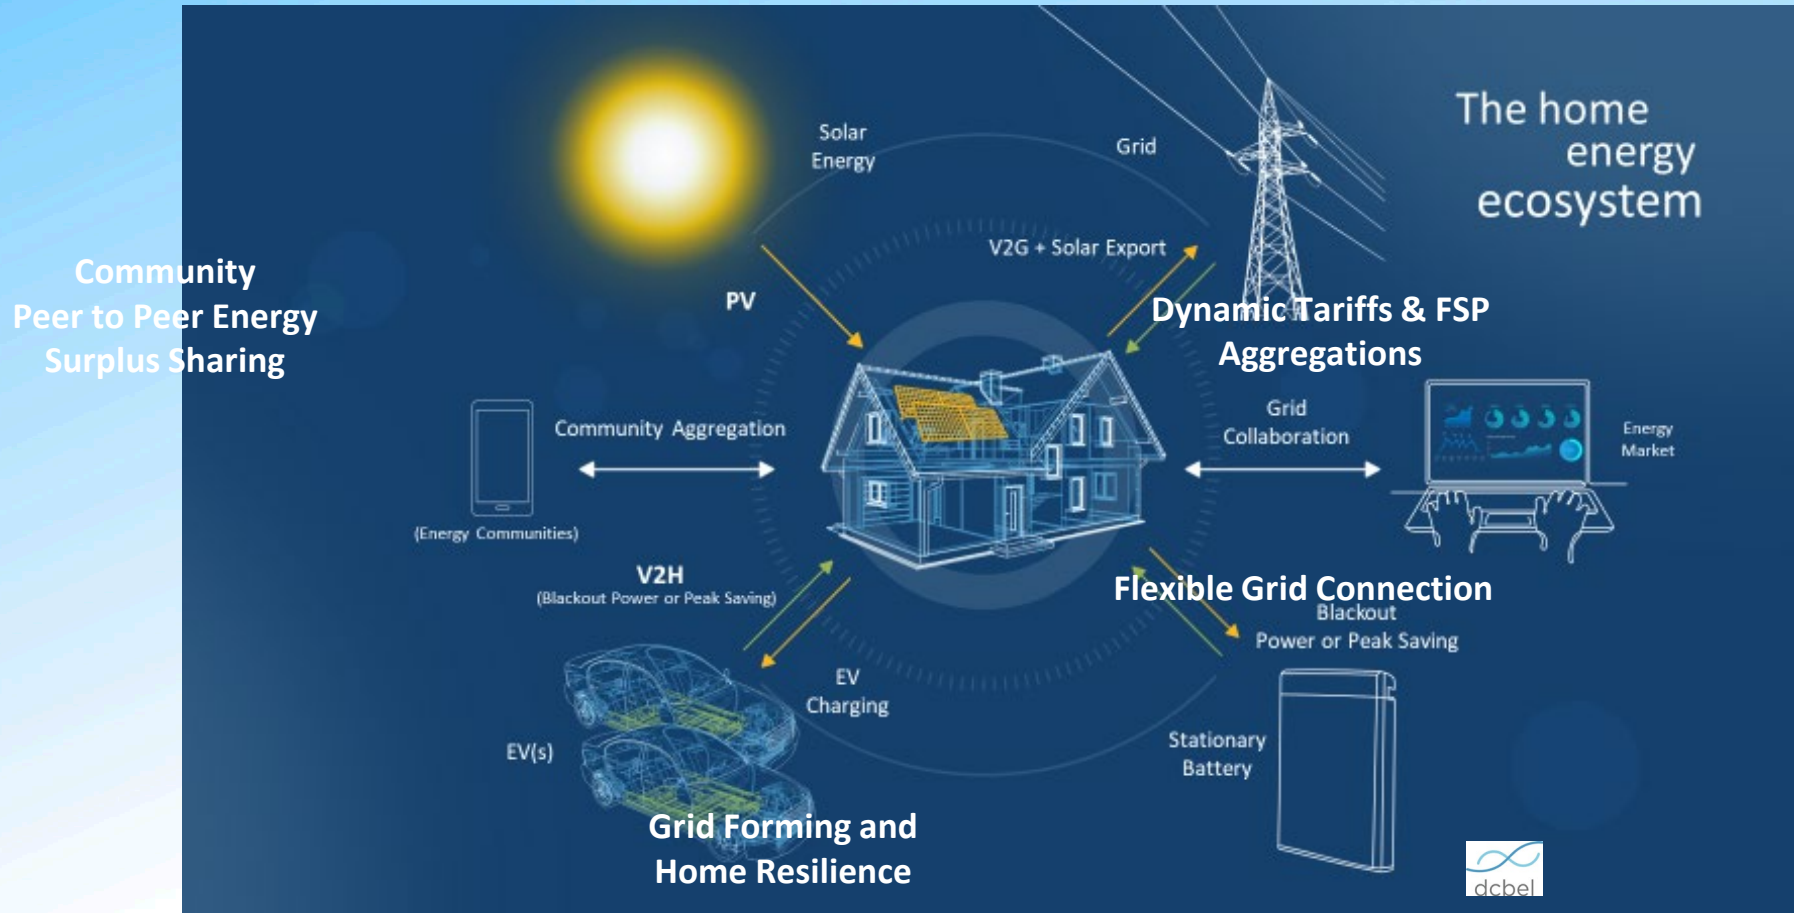

KEY HIGH LEVEL USECASE

POLICY CONFERENCE

Net-zero energy solutions for a competitive Europe
#EUSEW2024

EDDIE

EUROPEAN DISTRIBUTED
DATA INFRASTRUCTURE
FOR ENERGY