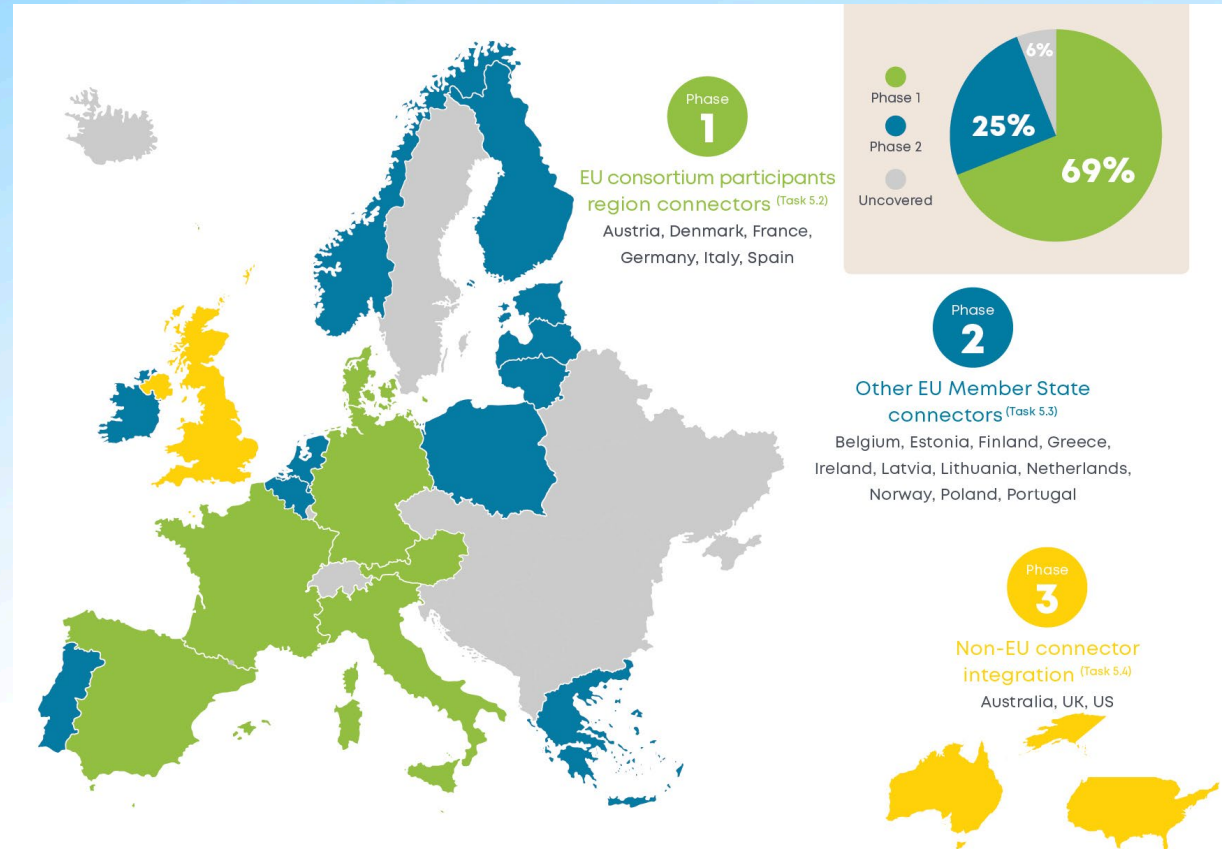

EDDIE AS A DEMAND-SIDE FLEXIBILITY DATA SPACE

Regulated Pan European Dataspace for flexibility markets

Deregulated DERMS Dataspace for Local Energy Management & Mass produced Control Unit Data Exchange

Local Control Unit Interfaces

Pan European Flexibility Market Interface

Harmonised CIM based data access

Multisided Consent Management

End to end cybersecurity and data streaming

Pan-European Smart Metering Access

Dedicated Measurement Devices data integrations

POLICY CONFERENCE
Net-zero energy solutions for a competitive Europe
#EUSEW2024

SCOPE IS PAN-EUROPEAN (AND BEYOND) AND IN SYNC WITH REGULATORY DEVELOPMENTS

POLICY CONFERENCE

Net-zero energy solutions for a competitive Europe
#EUSEW2024